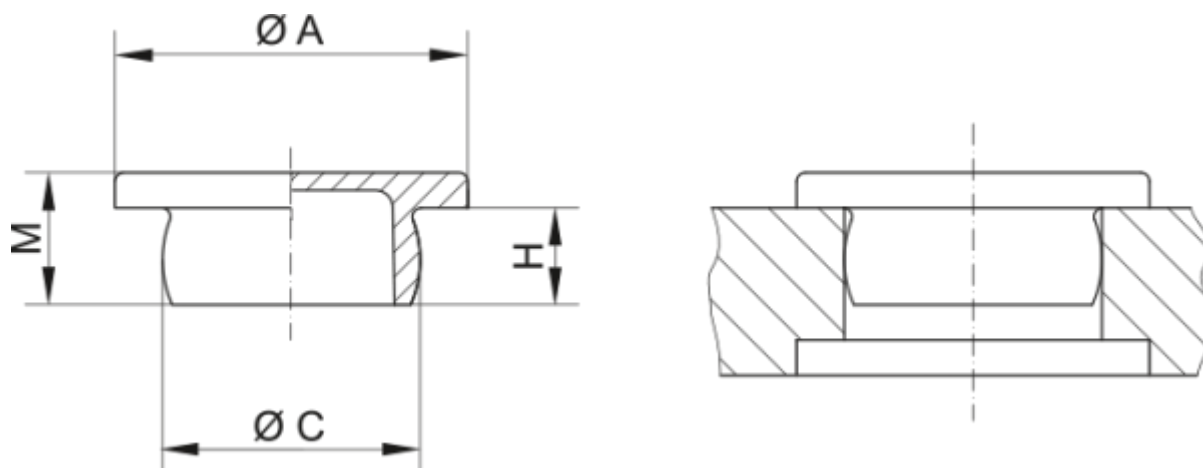

Data Sheet

Article number: 59GPN300F233

Description: KLEE Round plug GPN 300F - \varnothing 26,5

Measures

A = 28

C = 26.5

H = 9

M = 12